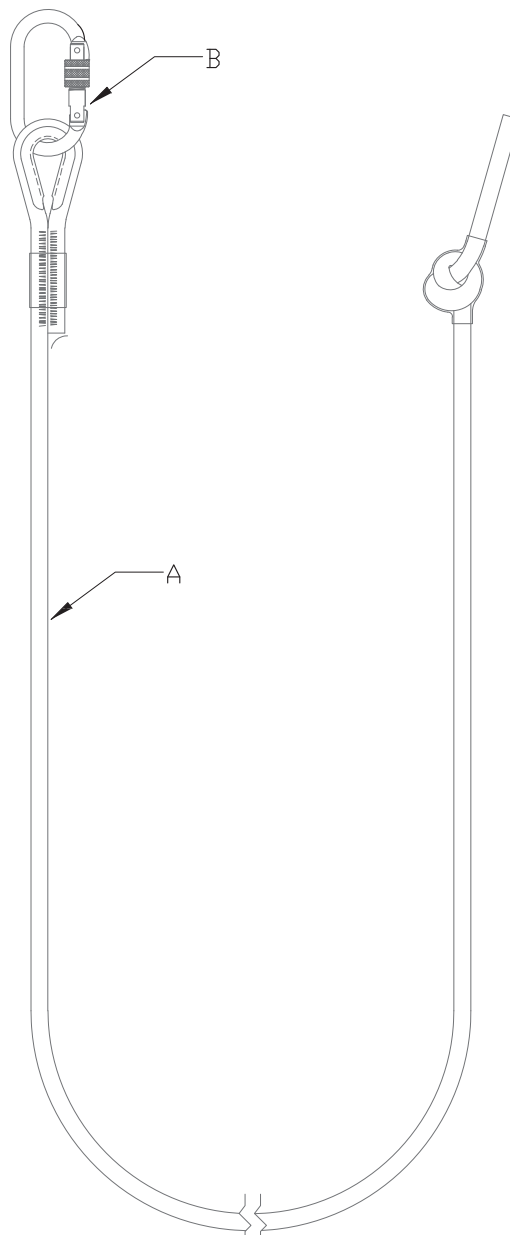

Technical Datasheet: 1294

12.5 mm Diameter Kernmantle Rope with Carabiner

Part No: AC40XX

APPLICATION

Used in conjunction with AC4000, AC4001, and AC4002.

AC40XX - XX indicates the rope length in meters (e.g., 4015 is 15 m long).

COMPONENT SPECIFICATION

Weight	Quality
Varies	ISO 9001

	Component	Material	Finish
A	12.5 mm Kernmantle Rope	Polyester/Nylon	Natural
B	Carabiner	Steel	Zinc Plated